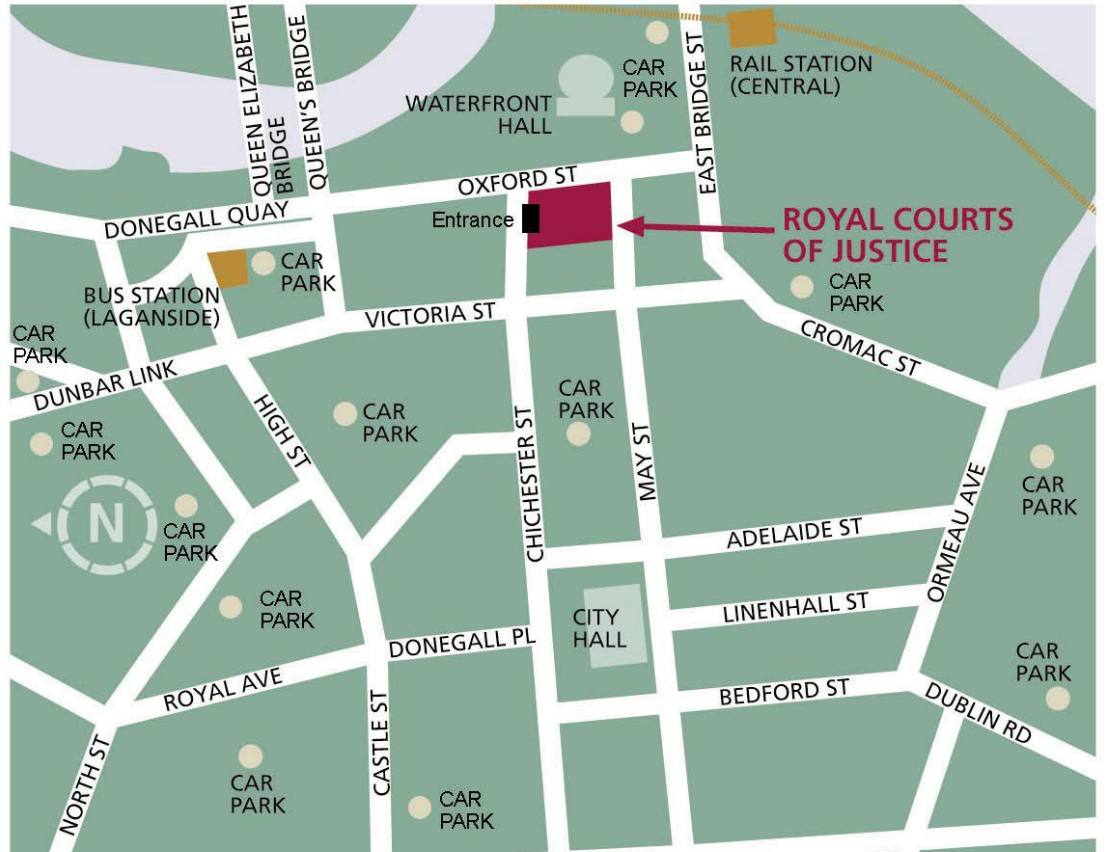

Map and Directions – Royal Courts of Justice

Reproduced by permission of OSNI on behalf of the controller of HMSO © 30281

Access

The Royal Courts of Justice are situated in lower Chichester Street opposite the Waterfront Hall and beside Laganside Courts. Car parks are available within the immediate vicinity. These are located at Victoria Square, Hilton Waterfront Hotel, Montgomery Street and Cromac Street - charges will apply.

On arrival, entrance to the courthouse is via the security point, located to the right of the main gates (shown on the map above). Staff will be available to assist you in passing through security and direct you to the main entrance.

91 CHICHESTER STREET
BELFAST, BT1 3JQ
NORTHERN IRELAND

Website:
www.barofni.com

At the main entrance, guests should proceed straight ahead through reception into the Great Hall. Entrance to the Inn of Court is through the Bar Library, which is accessed through the double doors located on the right-hand side of the Great Hall. Please proceed through the Barrister Entrance and follow the stairs to the right or alternatively, the lift to the left to the first floor.